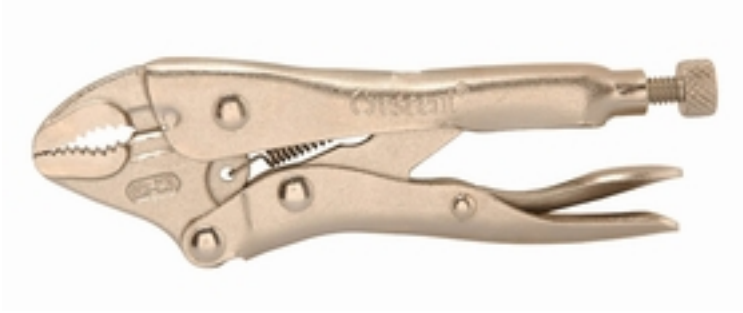

**Crescent  
5" Curved Jaw Locking Plier With Wire Cutter, Carded**

**Product Details**

Catalog No.	C5CV
UPC Code	037103206817
Jaw Type	Curved
Jaw Capacity	1 1/4 in./32 mm
Length	5 in./127 mm
Finish	Nickel Plated
No. of Jaw Positions	Multi-Screw/Adjusted
Wire Cutter	Yes
Packaging	Peg Hook/Retail Packaging
Literature	<a href="#">LockPlierBroch550315-LoRes.pdf</a>
Lineart	<a href="#">C5CV.pdf</a>
Low Res. Image	<a href="#">C5CV_100.jpg</a>
High Res. Image	<a href="#">C5CV_300.jpg</a>
Stock Item	Normal Stock Item

**Package Details (Dimensions)**

**Product Features:**

- World famous Crescent ® brand
- Maximum jaw opening per ASME specs
- Patented angled tooth pattern for better grip
- Nickel-plated finish resists rust and corrosion
- Compound action for powerful non-slip locking grip
- Long nose with wire cutter gets to hard-to-reach spots
- Versatile curved jaw also features integral wire cutter
- Locking "C" clamps are faster and easier to use than standard clamps

**Crescent**  
**5" Curved Jaw Locking Plier With Wire Cutter, Carded**

<b>Individual Product</b>	
<b>Catalog No.</b>	<b>C5CV</b>
<b>UPC Code</b>	<b>037103206817</b>
<b>Quantity</b>	<b>1</b>
<b>Length (Inches)</b>	<b>8.47</b>
<b>Width (Inches)</b>	<b>2.875</b>
<b>Height (Inches)</b>	<b>0.72</b>
<b>Gross Weight (lb)</b>	<b>0.42</b>
<b>Volume (cu in)</b>	<b>17.533</b>